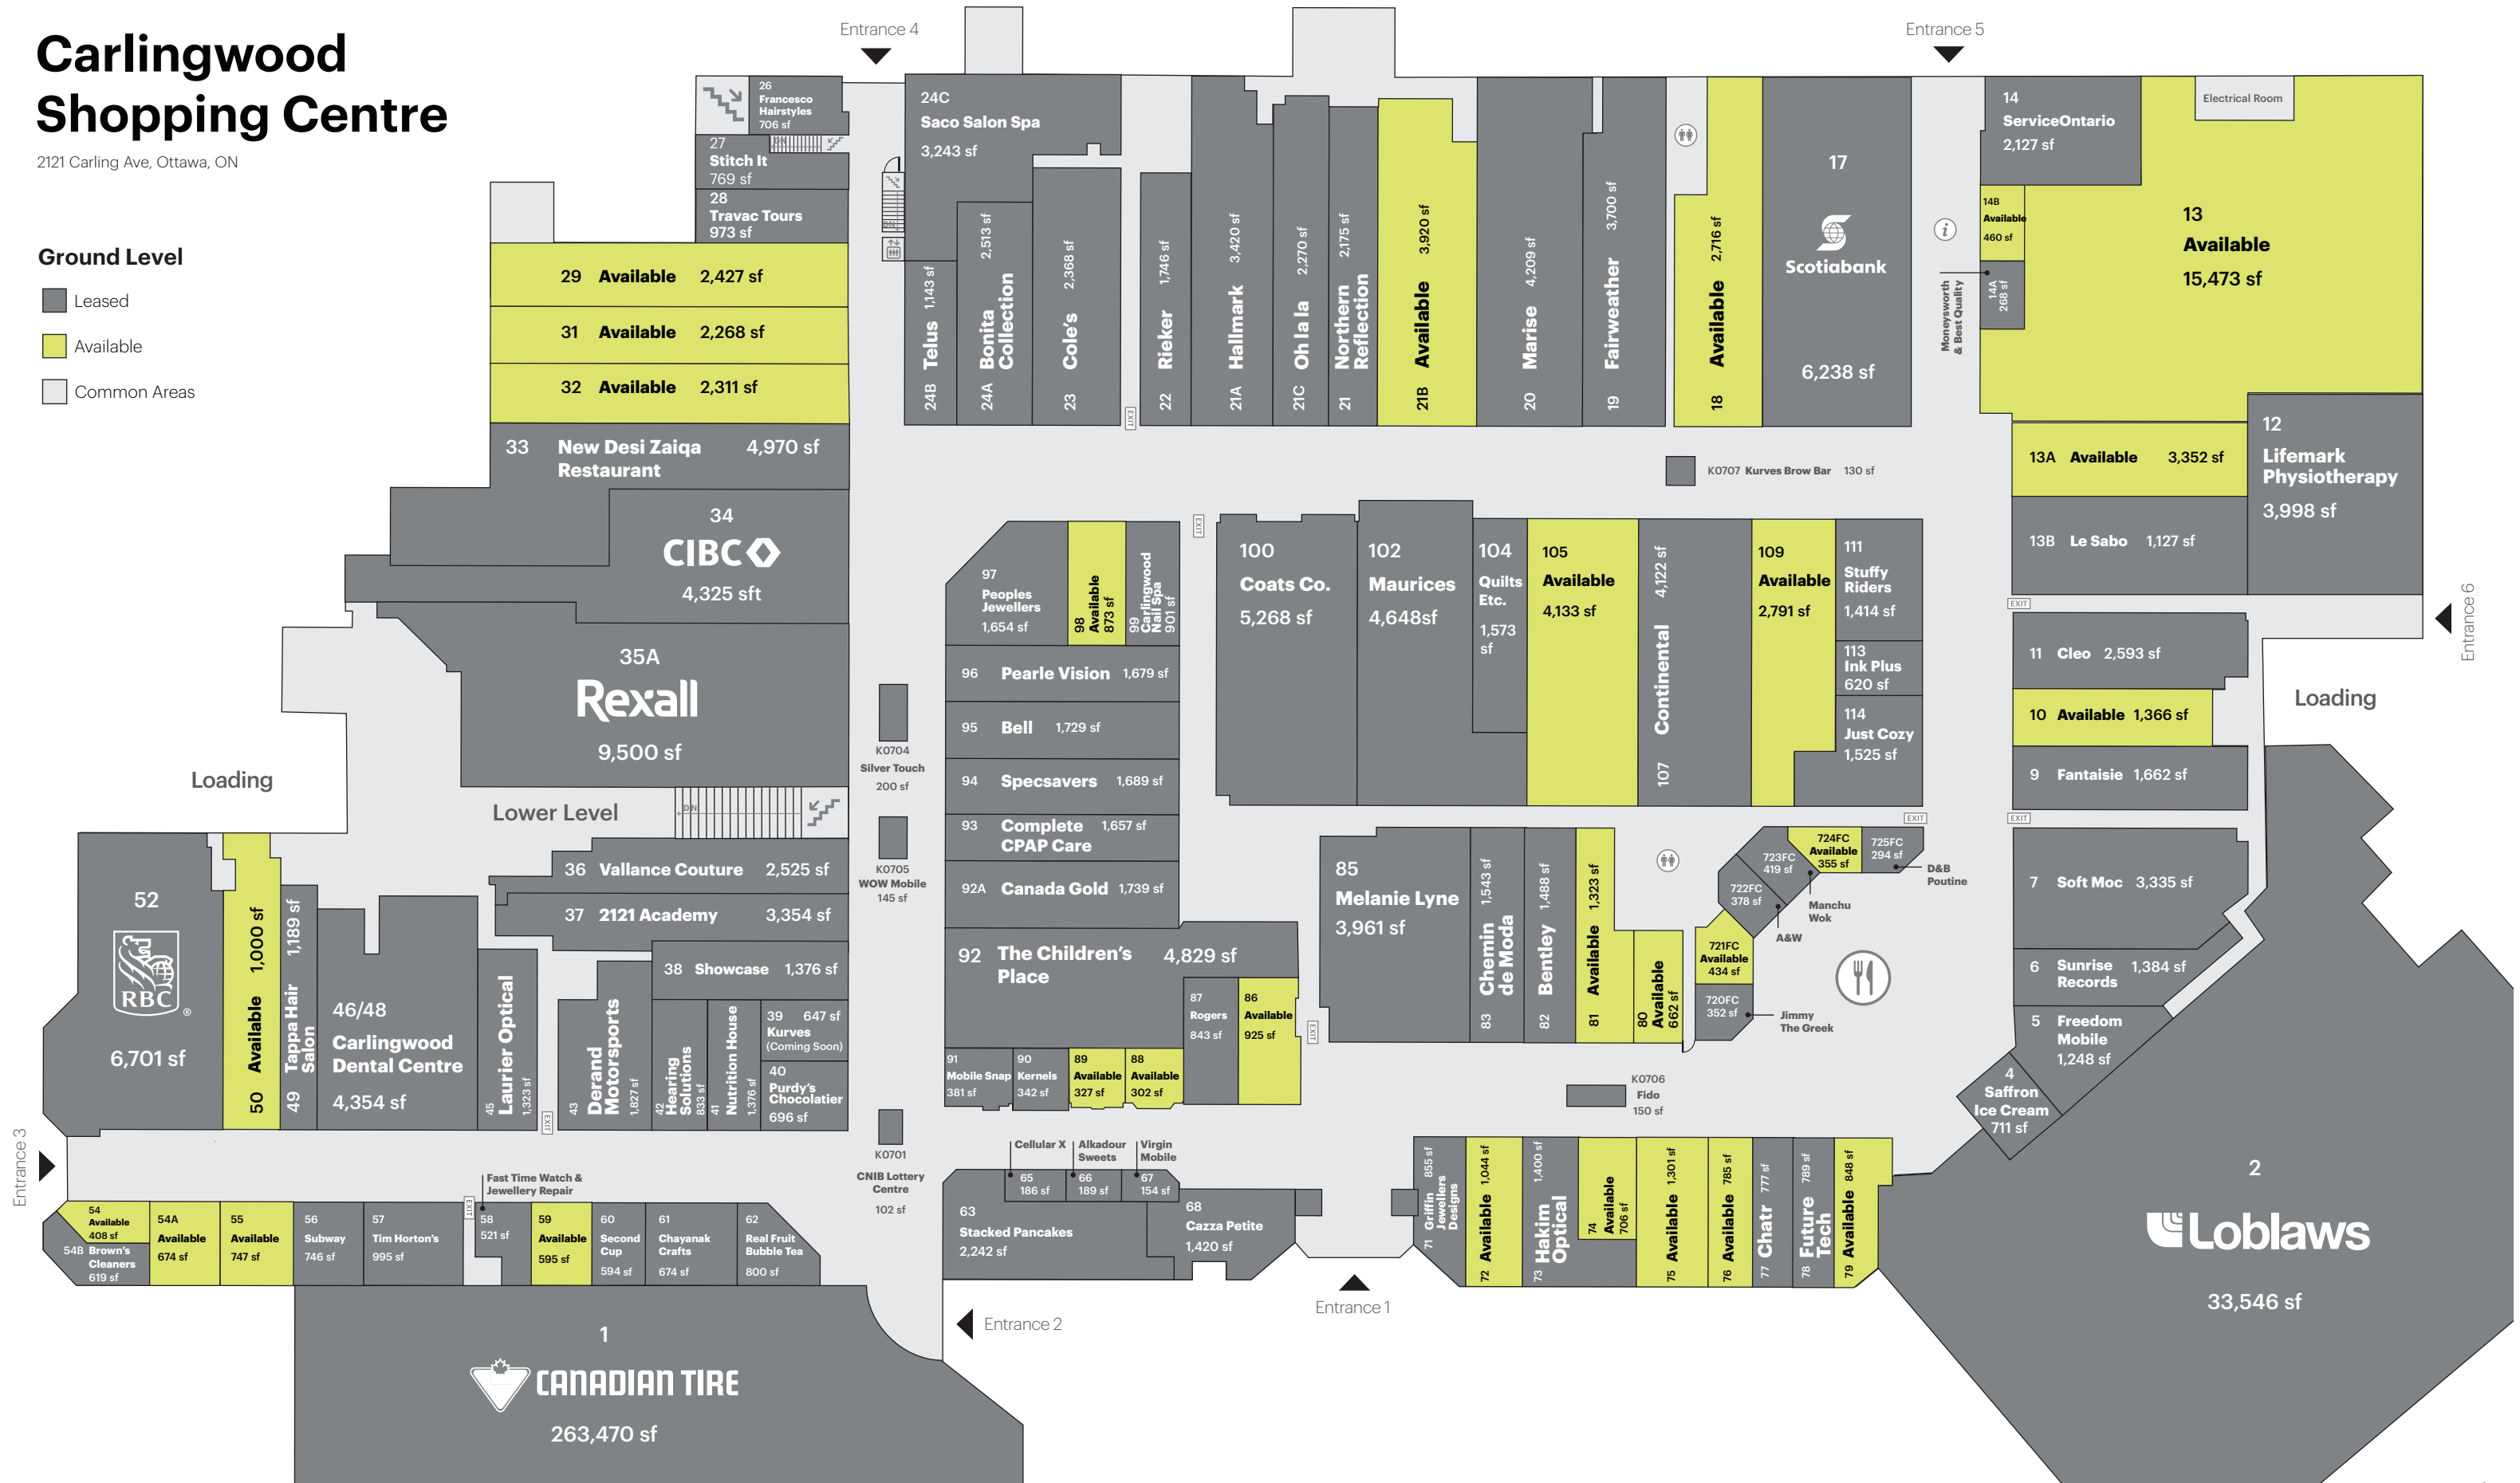

Carlingwood Shopping Centre

2121 Carling Ave, Ottawa, ON

Ground Level

- Leased
- Available
- Common Areas

Diana Davidson
ddavidson@anthemproperties.com
604 449 2427

Christina Hall
chall@anthemproperties.com
604 828 8023

This is a representation for leasing purposes only and should not be used for measurements and co-tenancy of any kind. This drawing is not to scale. V 03/17/26