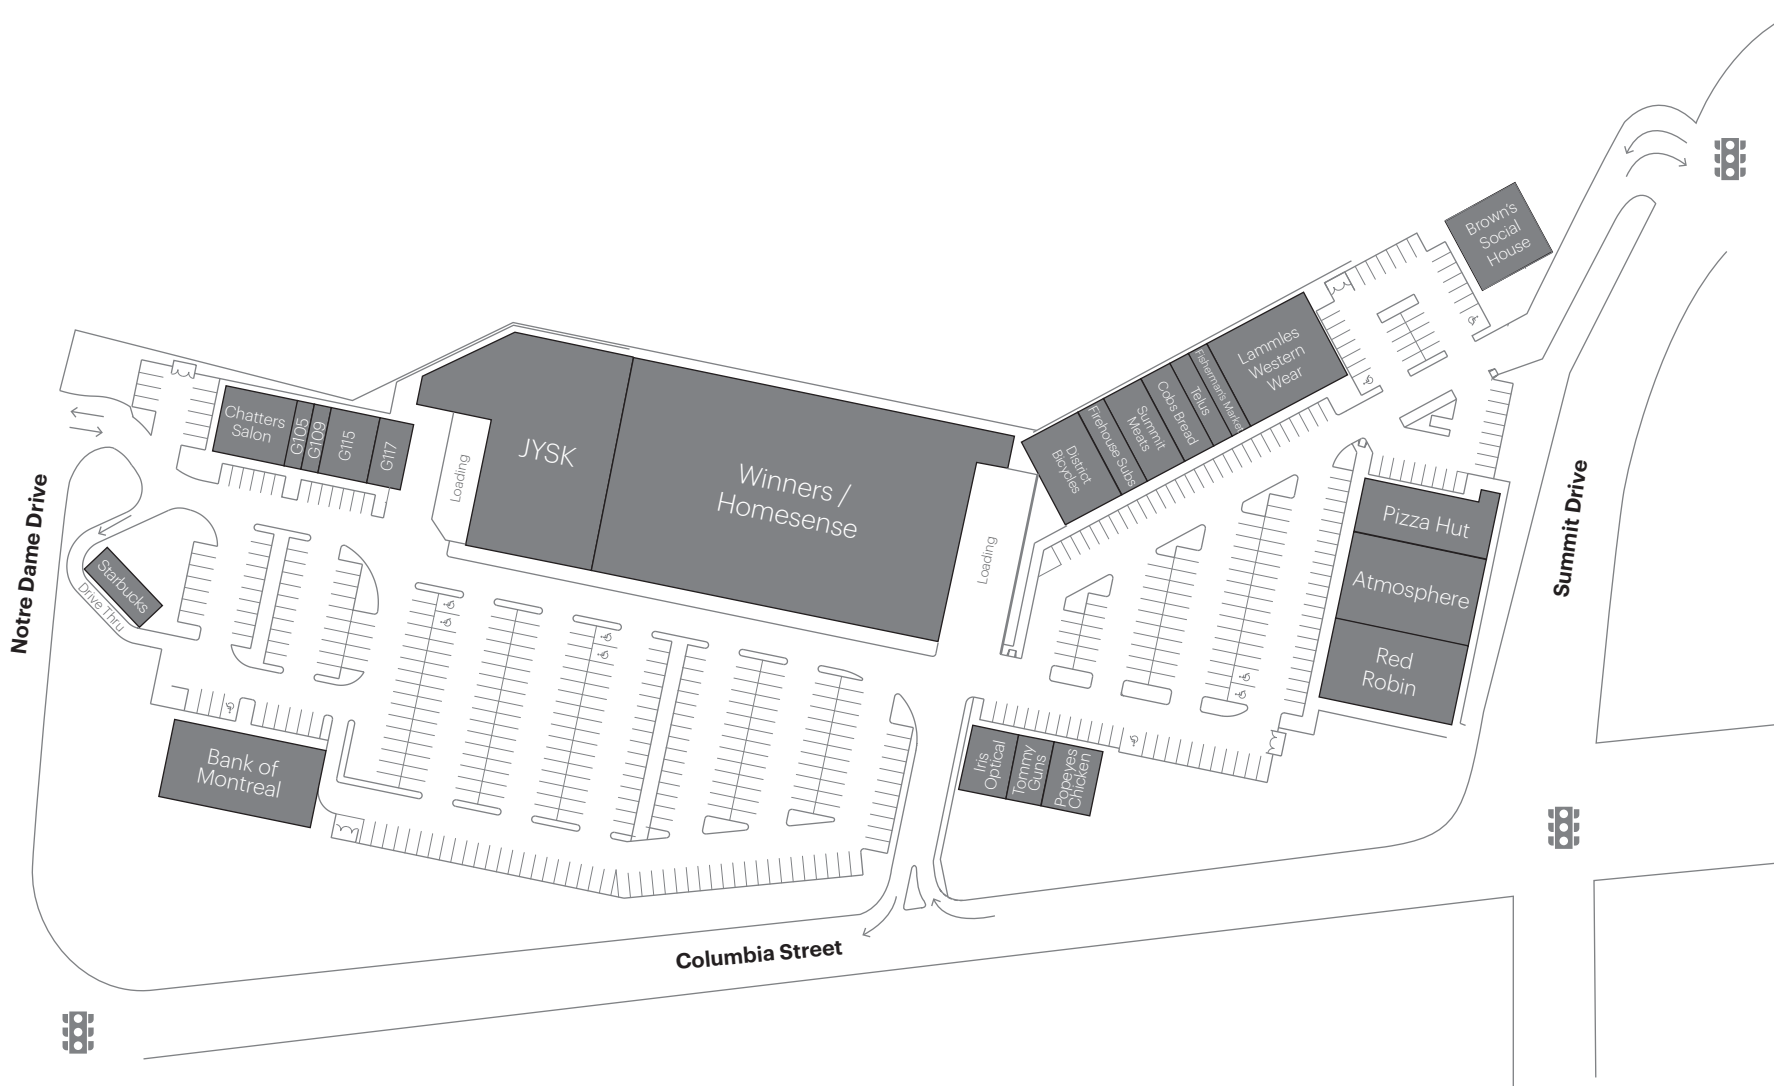

Summit Shopping Centre

1180 Columbia Street W, Kamloops, BC

Unit #	Sq.ft.	Tenant Name
A101	3,450	Brown's Social House
B101	5,918	Red Robin
B105	7,493	Atmosphere
B113	3,000	Pizza Hut
C102	3,509	District Bicycles
C104	1,562	Firehouse Subs
C105	2,238	Summit Gourmet Meats
C109	1,679	Cobs Bread
C113	1,131	Telus - Tom Harris
C117	1,123	Fisherman's Market
C119	5,696	Lammles Western Wear
D101	1,963	Popeyes Chicken
D104	1,083	Tommy Guns
D105	2,000	Iris Optical
E101	45,500	Winners / Homesense
E105	18,500	JYSK Linen 'N Furniture
F101	13,839	Bank of Montreal (2 Floors)
G101	2,503	Chatters Salon
G105	801	Booster Juice
G109	1,002	Rose Garden Restaurant
G115	1,805	Chopped Leaf
G117	1,208	Taco Del Mar
H101	1,474	Starbucks

N

Leased
 Available
 Common Areas

This is a representation for leasing purposes only and should not be used for measurements and co-tenancy of any kind. This drawing is not to scale.

Anthem 
antheproperties.com